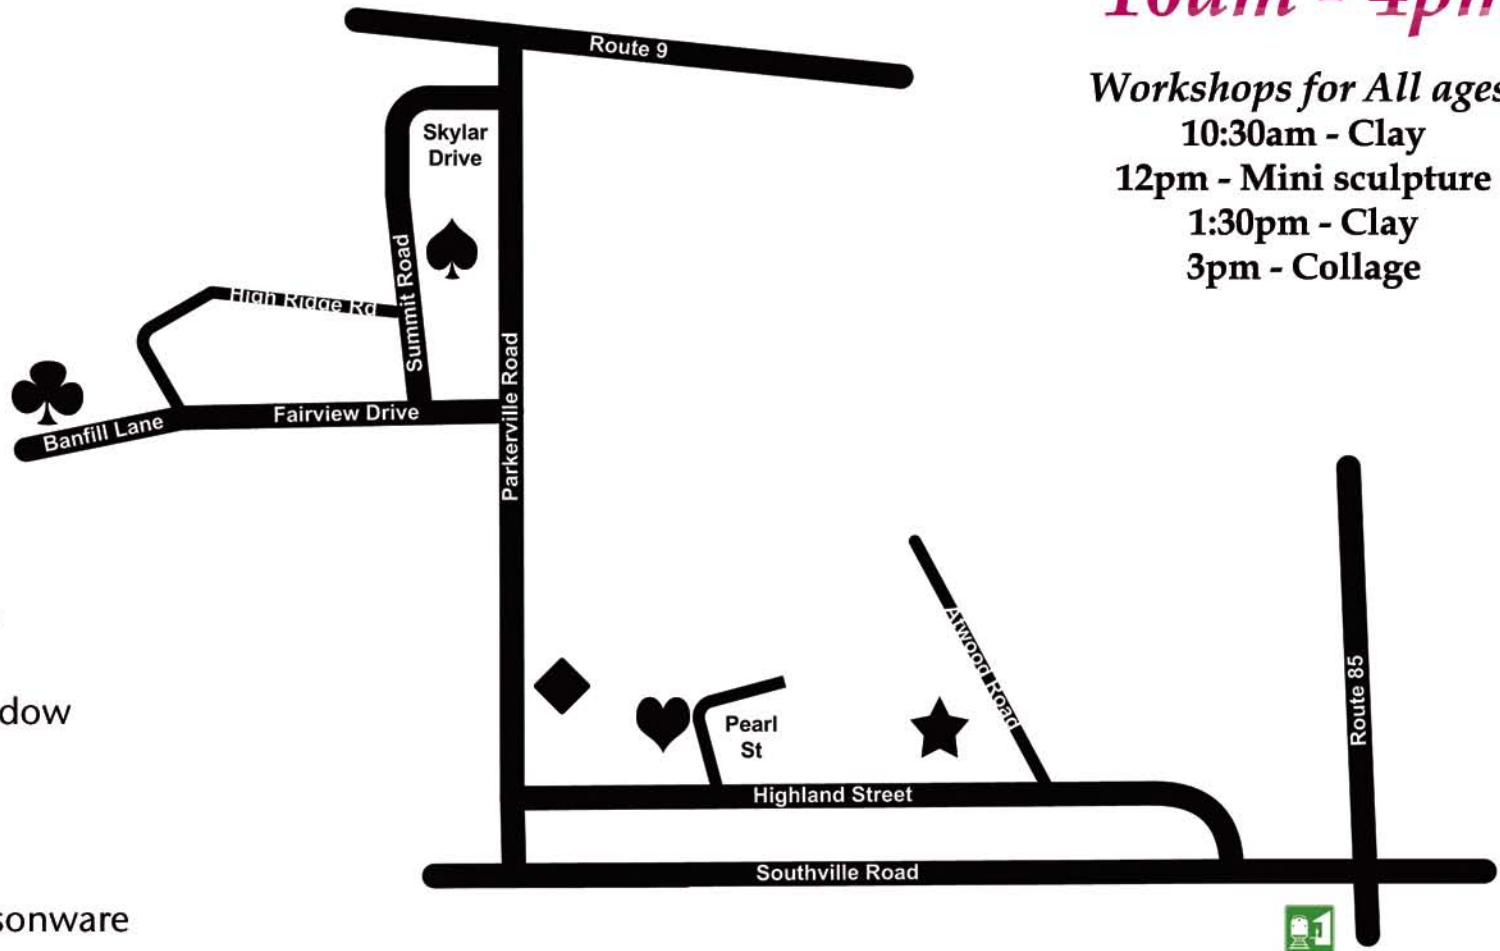

Southborough Open Studio Day

Saturday May 2nd, 2009

10am - 4pm

Workshops for All ages:

10:30am - Clay

12pm - Mini sculpture

1:30pm - Clay

3pm - Collage

★ 21 Highland Street, Arts Center at Southborough

betsy's beads
Betsy Rosenbloom
betsy_beads@yahoo.com
508 485 9893

Blue Moon Designs
Maureen Kaminski
508 872 6396
kaminski.m@comcast.net

Judy Badavas, Pottery
jobadavas@yahoo.com

Hana Reilly, Pottery
hreilly35@verizon.net
508 333 7542

Jessie Sigler, Crazy Braceletts

♥ 4 Pearl Street, Sunny Window

Nancy Engel
508 485 8132
www.sunnywindow.com

◆ 254 Parkerville Road, gersonware

Cathy Gerson
508 485 5992
www.cathygerson.com

♠ 15 Summit Road, Strung Jewelry Designs

Christina Lamb
508 667 2046
www.strung.biz

♣ 9 Banfill Lane
GJD Organic Designs
Gabrielle D'Errico
www.gjdorganicdesigns.com

NJD Photography
Nick D'Errico
508 624 9615

Pat Cawly
Platters, Plates and More
508 303 8423

Fred Scherer
Woodworking
& Driftwood Birdhouses